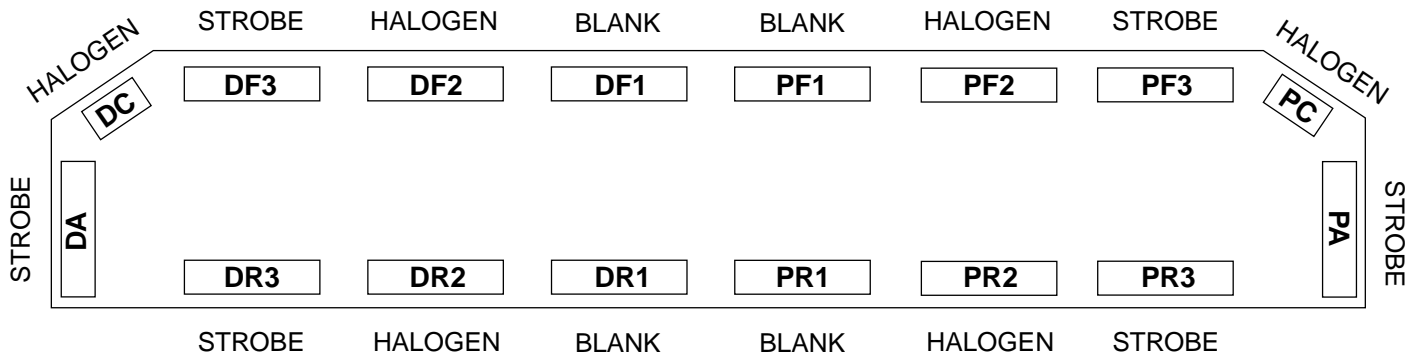

**NEOBE LIGHTING
THE LOOK OF NEON
WITH THE POWER OF STROBE**

930NH-5606

**HELIOBE™ LIGHTBAR
WITH
SYNCHRONIZED
NEOBE AND HALOGEN LAMPS**

LIGHTBAR OPTIONS

Alley Light— HS Only

Takedown Lights in Position DF1 and/or PF1, HWB or HNB Only

Rear Flasher/Work Lamp in Positions DR1 and/or PF1

/930AUX-782 — Strobes in DF1 and PF1 only

Halogen Upgrade

930NH-HSSPLIT-18 (DF2, PF2, DR2, PR2 - Standard flash pattern, dual halogen assembly flashes simultaneously. With the optional harness, each Halogen assembly flashes alternately.)