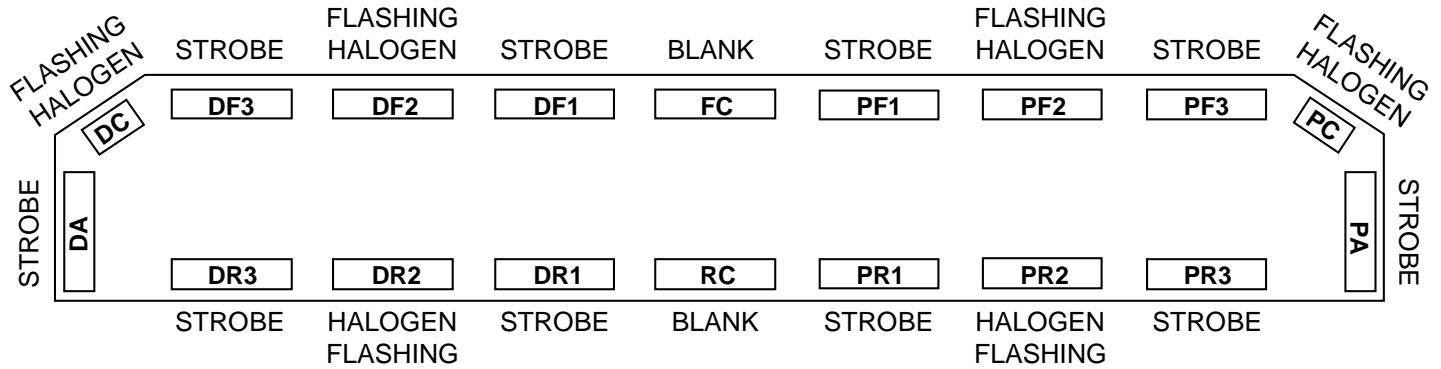

NEOBE LIGHTING
THE LOOK OF NEON
WITH THE POWER OF STROBE

930NH-6407

HELIOBE™ LIGHTBAR
WITH
SYNCHRONIZED
NEOBE AND HALOGEN LAMPS

LIGHTBAR OPTIONS

- Alley Lights
- Rear Work Light or Rear Flasher
- 890-HP Upgrade

LIGHTBAR OPTIONS - ONLY ONE ALLOWABLE in FC

- Takedown Light or Front Flasher (Dual Mode available)
- /930-PRE2-1C - Single Head Preemption Emitter (Coded PRE Optional)

10 YEAR WARRANTY!

This product is covered by TOMAR's standard warranty except the warranty period is extended to 10 years for the power supply.