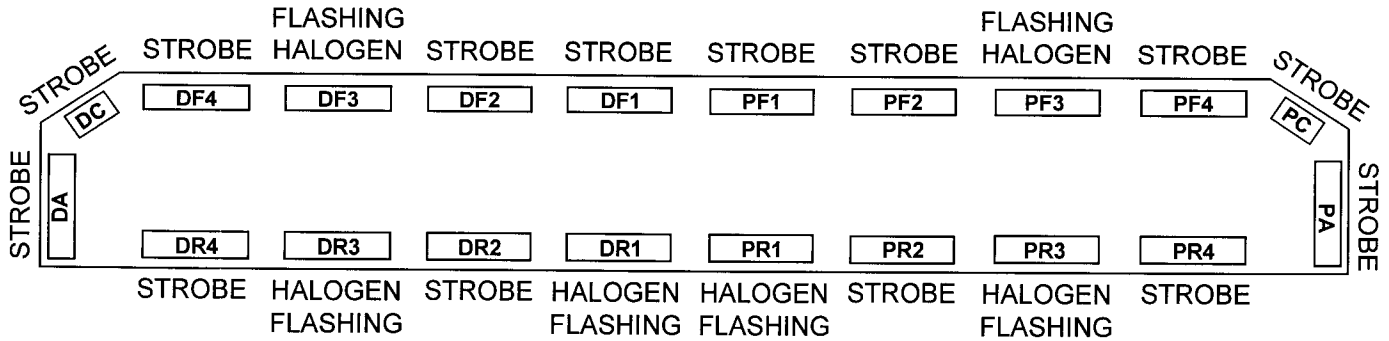

NEOBE LIGHTING
THE LOOK OF NEON
WITH THE POWER OF STROBE

930NH-7208/PRE

HELIOBE™ LIGHTBAR
WITH
NEOBE AND HALOGEN LAMPS

LIGHTBAR OPTIONS

- Alley Lights
- Split Front Takedown in DF2 & PF2 only
- 890-HP Upgrade