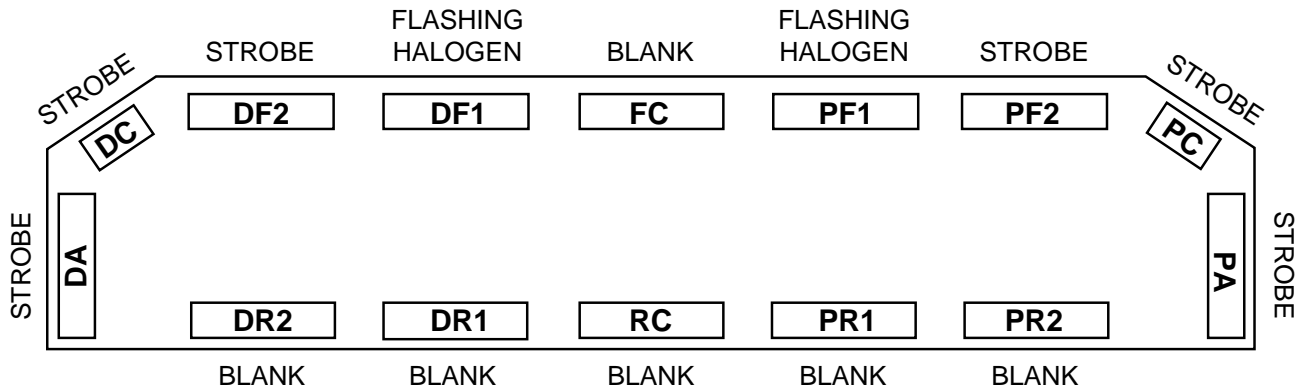

NEOBE LIGHTING
THE LOOK OF NEON
WITH THE POWER OF STROBE

930NH1-4805

HELIOBE™ LIGHTBAR
WITH
SYNCHRONIZED
NEOBE AND HALOGEN LAMPS

LIGHTBAR OPTIONS

- Alley Lights or Alley Flashers, but not both
- 890-HP Upgrade

LIGHTBAR OPTIONS - ONLY ONE ALLOWABLE

- Dual Alternating Strobe in FC
- Takedown Lights or Front Flasher (930DM-Dual Mode Optional) in FC
- 930-PRE2-1C - Single Head Preemption Emitter in FC

10 YEAR WARRANTY!