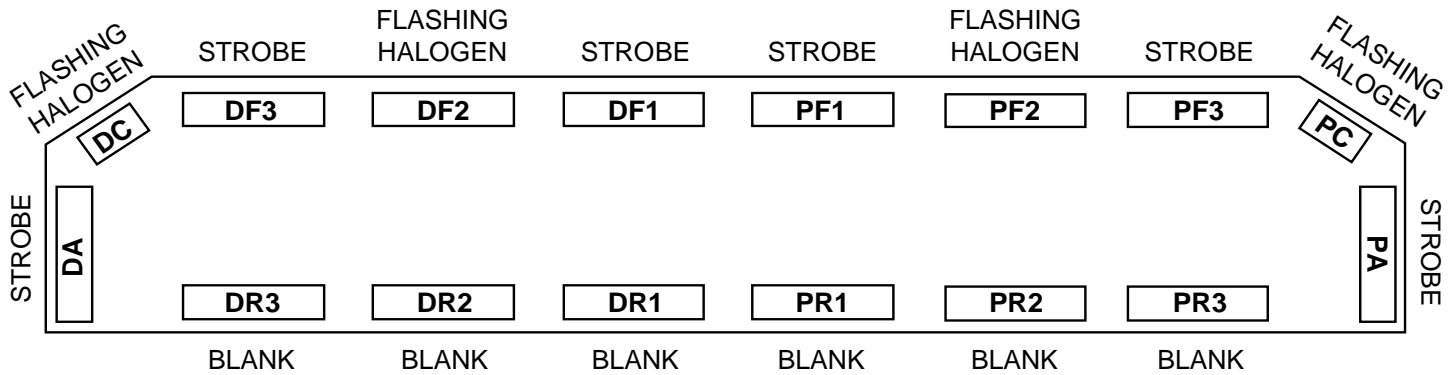

NEOBE LIGHTING
THE LOOK OF NEON
WITH THE POWER OF STROBE

930NH1-5606

HELIOBE™ LIGHTBAR
WITH
SYNCHRONIZED
NEOBE AND HALOGEN LAMPS

LIGHTBAR OPTIONS

- Alley Lights
- Split Takedown Lights in DF1 & PF1 only
- 930-HSPLIT-18, Reference the Flash Pattern Sheet for Alternate Halogen Flash Pattern
- 890HP Halogen Upgrade