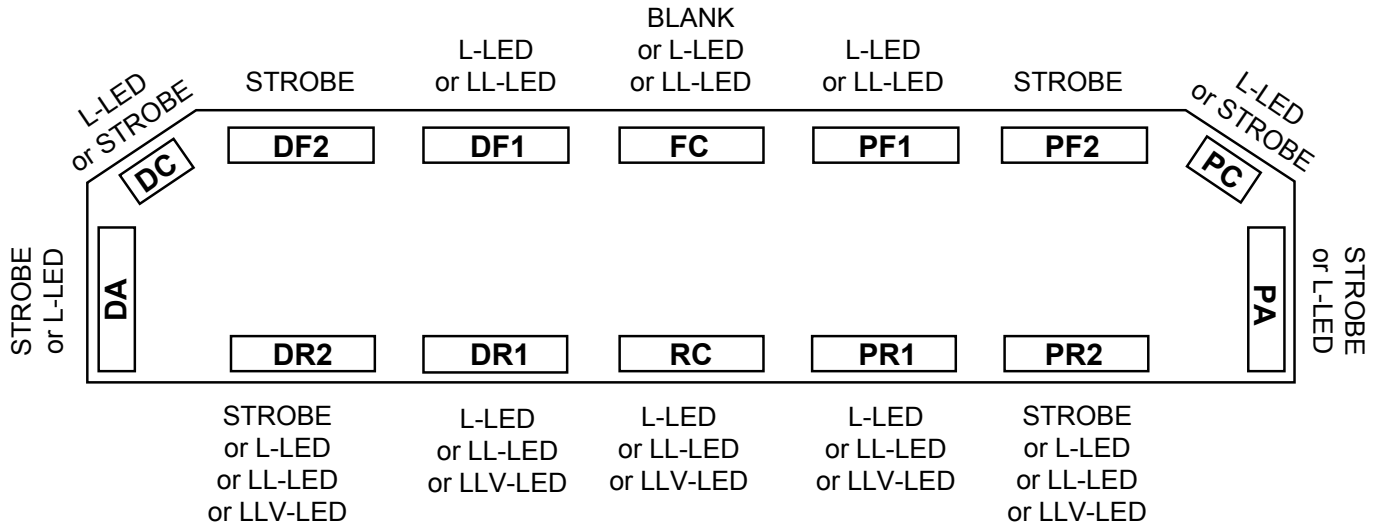

NEOBE LIGHTING
THE LOOK OF NEON
WITH THE POWER OF STROBE

930NL-4805

HELIOBE™ LIGHTBAR
WITH
NEOBE AND LED LAMPS

L-LED - Single Element LED Warning Lamps
LL-LED - Dual Side-by-Side Element LED Warning Lamps
HL - Side-by-Side LED and Halogen Lamp (for Takedown)
LLV-LED - Dual Top-Bottom Element LED Warning Lamps

LIGHTBAR OPTIONS

- Alley Lights - Rect-37HL or Rect-37HS in DA & PA
- Strobe DC & PC - [with (DA & PA) or (DR2 & PR2) as LED]

FC Position - Select One Only

- 930-PRE2-1C - Single Head Strobe Preemption Emitter (Coded PRE Optional) in FC
- L-LED or LL-LED
- or
- Halogen Lamp for Takedown in FC
- Halogen Lamp with Dual Mode Flasher / Steadyburn

Revision: 04-17-2008

5 YEAR WARRANTY!

This product is covered by TOMAR's standard warranty except the warranty period is extended to 5 years.

2100 WEST OBISPO AVE.
GILBERT, AZ 85233

PHONE: 800-338-3133
FAX: 800-688-6627