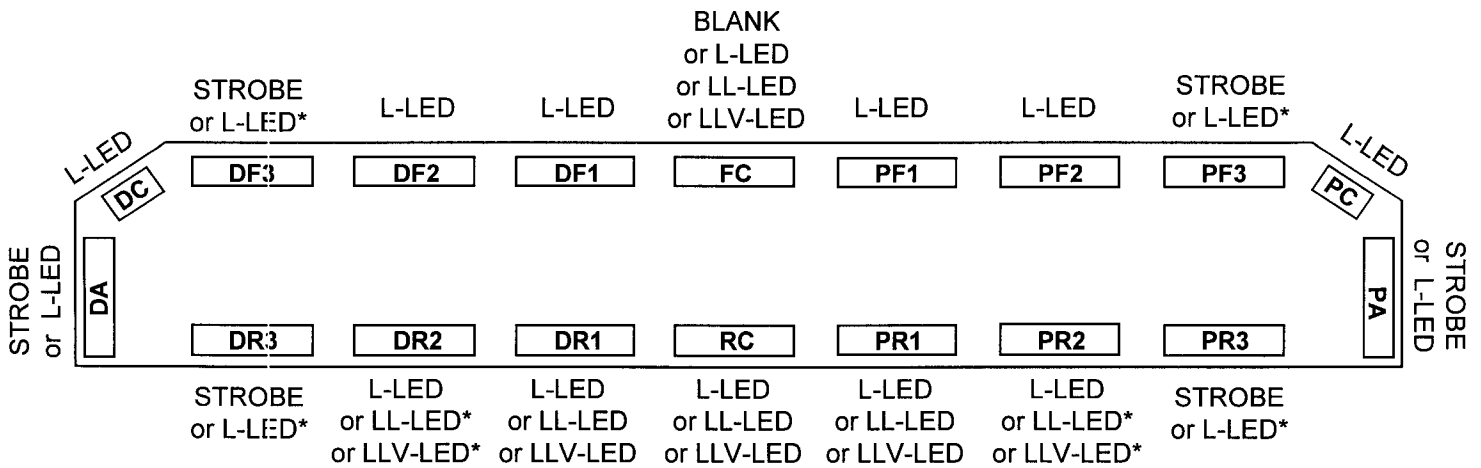

NEOBE LIGHTING
THE LOOK OF NEON
WITH THE POWER OF STROBE

930NL-6407

HELIOBE™ LIGHTBAR
WITH
NEOBE AND LED LAMPS

Please note:

A total of 6 Strobe lamp positions can be selected, from positions DF3/PF3, DC/PC, DA/PA and DR3/PR3.

L-LED - Single Element LED Warning Lamps

LL-LED - Dual Side-by-Side Element LED Warning Lamps

LLV-LED - Dual Top-Bottom Element LED Warning Lamps

LIGHTBAR OPTIONS

- Alley Lights - Rect-37HL or Rect-37HS in DA & PA
- Strobe DC & PC - [with (DA & PA) or (DR3 & PR3) as LED]
- DF1/PF1 or DF2/PF2 - 13 degree Scene Lights

FC Position - Select One Only

- 930-PRE2-1C - Single Head Strobe Preemption Emitter (Coded PRE Optional) in FC
- L-LED or LL-LED or Halogen Lamp for Takedown in FC

Revision: 03-30-2004

5 YEAR WARRANTY!

This product is covered by TOMAR's standard warranty except the warranty period is extended to 5 years.