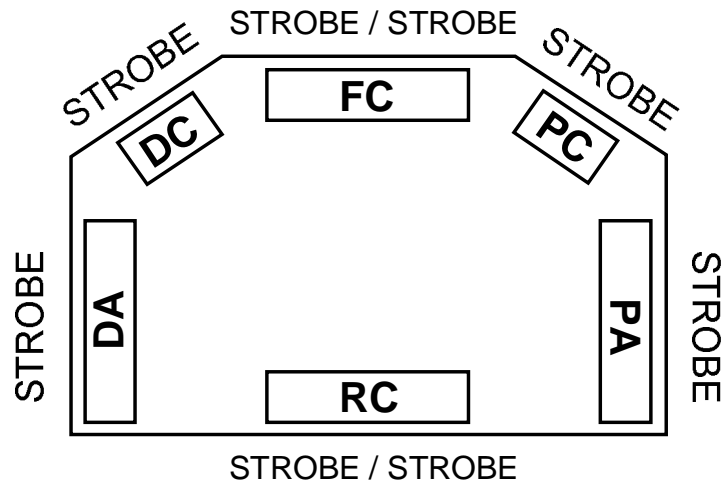

NEOBE LIGHTING
THE LOOK OF NEON
WITH THE POWER OF STROBE

950N-1701

**PROGRAMMABLE
HELIOBE™ LIGHTBAR**

STANDARD FEATURE - CONTROL CABLE

LIGHTBAR OPTIONS

- Bonded Power Cable (Removes Control Cable)
- 930-ENCAP-BLK Black End Caps
- Magnetic Mount

Flash Pattern Factory Setting
(See Appendix A)

LIGHTBAR OPTIONS - (Only w/ Std Control Cable)

- Alley Lights
- FC - Single Preemption Emitter
- FC - STT, Stop/Turn/Tail LED Lamp
- 890-HP Upgrade

Revision: 08-24-2006