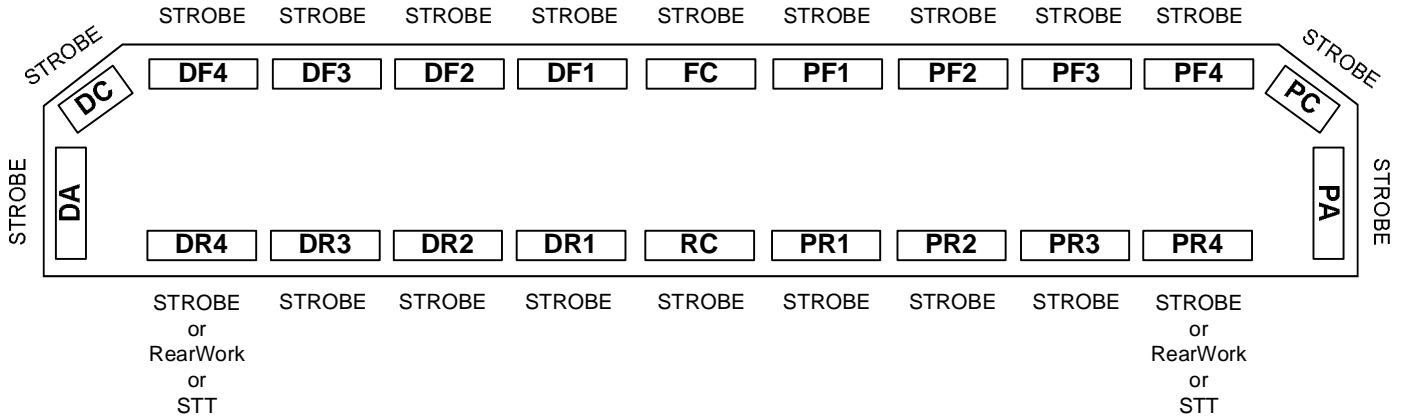

NEOBE LIGHTING
THE LOOK OF NEON
WITH THE POWER OF STROBE

950N-8009

PROGRAMMABLE
HELIOBE™ LIGHTBAR

LIGHTBAR OPTIONS

- Alley Lights or Alley Flasher
- Rear Work or Rear Flasher in RC*
or Rear Works in DR4/PR4 (excludes Takedown)
or Stop/Turn/Tail in DR4/PR4
- /930-PRE2-1C - Single Preemption Emitter in FC
or Takedown in FC*
or Front Flasher in FC*
or Front Split Takedown in DF1/PF1
or Front Split Flasher in DF1/PF1

Flash Pattern Factory Setting
(See Appendix A)

Optional Setting (Appendix B)
 0000

* Halogen Lamp replaces Standard Strobe

Revision: 07-10-2006

10 YEAR WARRANTY!

This product is covered by TOMAR's standard warranty except the warranty period is extended to 10 years for the power supply.