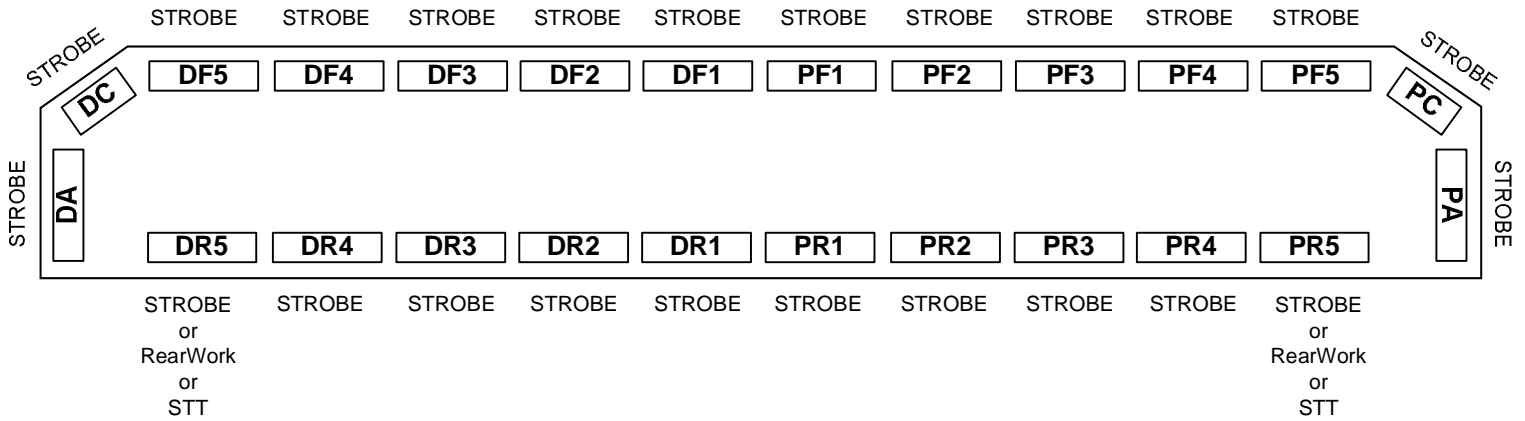

**NEOBE LIGHTING**  
**THE LOOK OF NEON**  
**WITH THE POWER OF STROBE**

**950N-8810**

**PROGRAMMABLE**  
**HELIOBE™ LIGHTBAR**

LIGHTBAR OPTIONS

- Alley Lights or Alley Flasher
- Split Rear Work or Rear Flasher in DR1/PR1 location  
 or Rear Works in DR5/PR5 (excludes Takedown)  
 or Stop/Turn/Tail in DR5/PR5
- /930-PRE2-1C - Single Preemption Emitter in DF1  
 or Front Split Takedown in DF1/PF1  
 or Front Split Flasher in DF1/PF1

Flash Pattern Factory Setting  
 (See Appendix A)

Optional Setting (Appendix B)

- 0000
- 0039

Revision: 05-26-2006

**10 YEAR WARRANTY!**

This product is covered by TOMAR's standard warranty except the warranty period is extended to 10 years for the power supply.