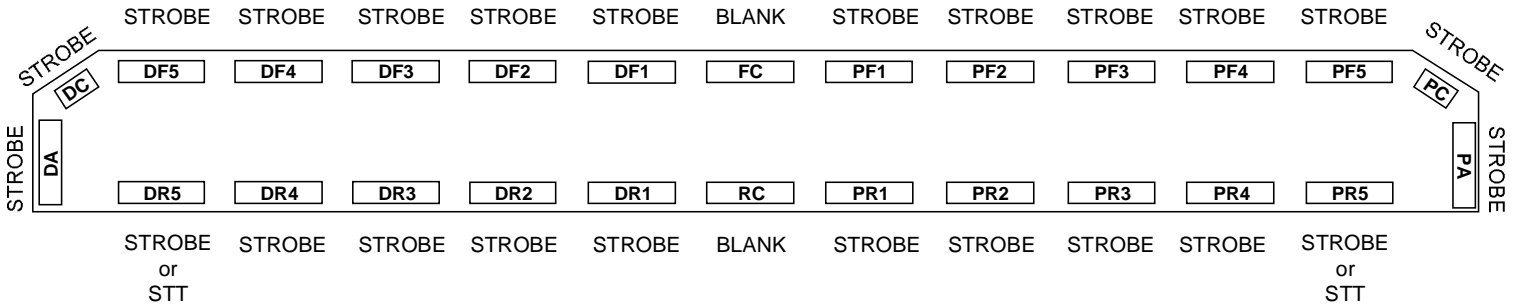

NEOBE LIGHTING
THE LOOK OF NEON
WITH THE POWER OF STROBE

950N-9611

PROGRAMMABLE
HELIOBE™ LIGHTBAR

LIGHTBAR OPTIONS

- Alley Lights
- FC & RC location - Strobe with 400AUX power supply
- RC location - Rear Work
or Rear Flasher
- FC location - /930-PRE2-1C - Single Preemption Emitter
or Front Takedown
or Front Flasher
- Stop/Turn/Tail in DR5/PR5

Revision: 08-22-2006

10 YEAR WARRANTY!

This product is covered by TOMAR's standard warranty except the warranty period is extended to 10 years for the power supply.

2100 WEST OBISPO AVE.
 GILBERT, AZ 85233