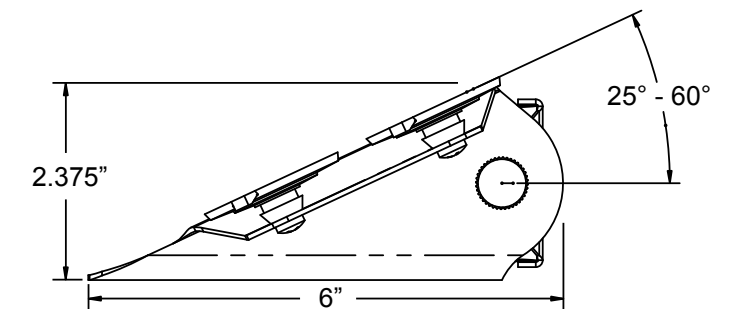

Windshield Mount bracket