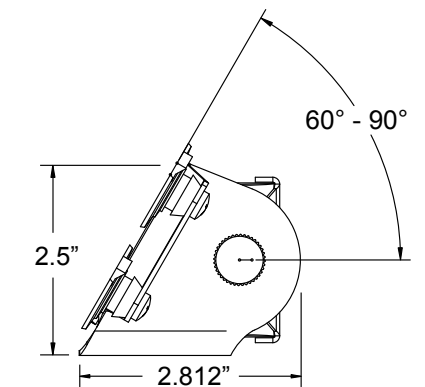

RECT25-WVC

Vertical Windshield Mount bracket