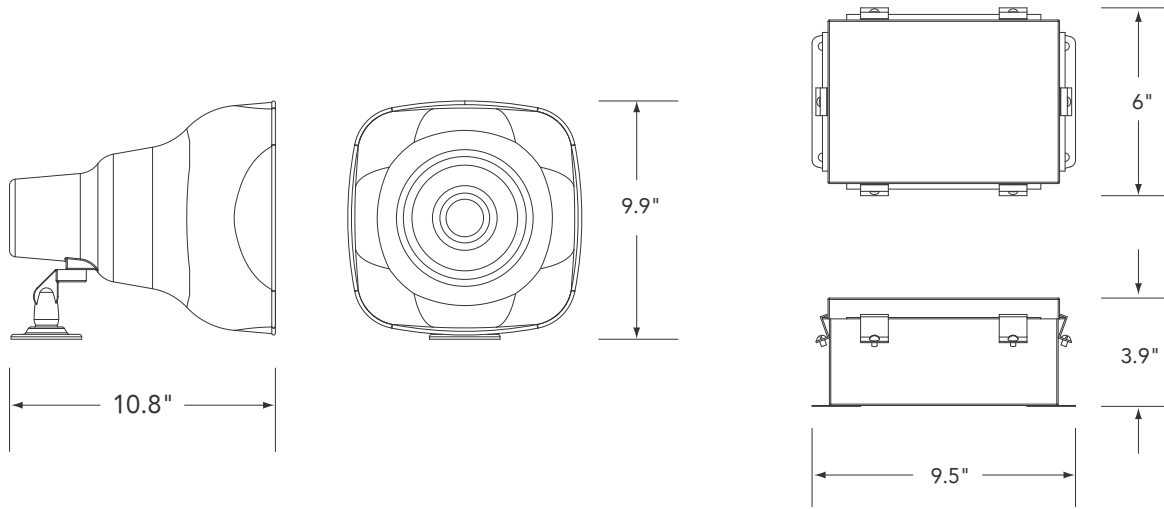

## 1000 and 1100 Power Alarm® Siren

- weatherproof construction
- low power consumption
- choice of 8 sounds
- battery back-up option
- remote control with priority
- NEMA 4X / 3R

TOMAR's POWER ALARM® SIREN is a heavy duty industrial audible alarm designed to operate under adverse industrial conditions such as shock, vibration, or transient voltage surges. The models 1000 and 1100 Power Alarms feature a choice of field selectable tones plus remote control selection of 4 tones with priority.

## Specifications

Item	Description
Sound Output	S7 SPL @ 10 feet = 112dB
Circuitry Enclosure	NEMA 4 weatherproof enclosure
Speaker/Driver	100% weatherproof, all metal
Ambient Temperature Range	-55° C to +85° C -67° F to +185° F
Power Requirements	Model 1000-120 120/240VAC 0.5/0.25A Model 1100-250 250VDC 0.25A Model 1100-1224 12/24 VDC 0.35/0.7A
Sounds	S1 Continuously running train of 8 sounds in sequence S2 Wail - conventional siren S3 Yelp - rapid siren S4 Two - tone S5 Whoop - ascending low-high S6 Yeow - descending high-low S7 Horn - steady S8 Beep - slow intermittent horn S9 Stutter - rapid intermittent horn S0 REMOTE - enables remote selection of: S7 Horn - steady ( priority 1 ) ( highest priority ) S4 Two Tone - alternating ( priority 2 ) S3 Yelp - rapid siren ( priority 3 ) S1 Wail - manual siren ( priority 4 )